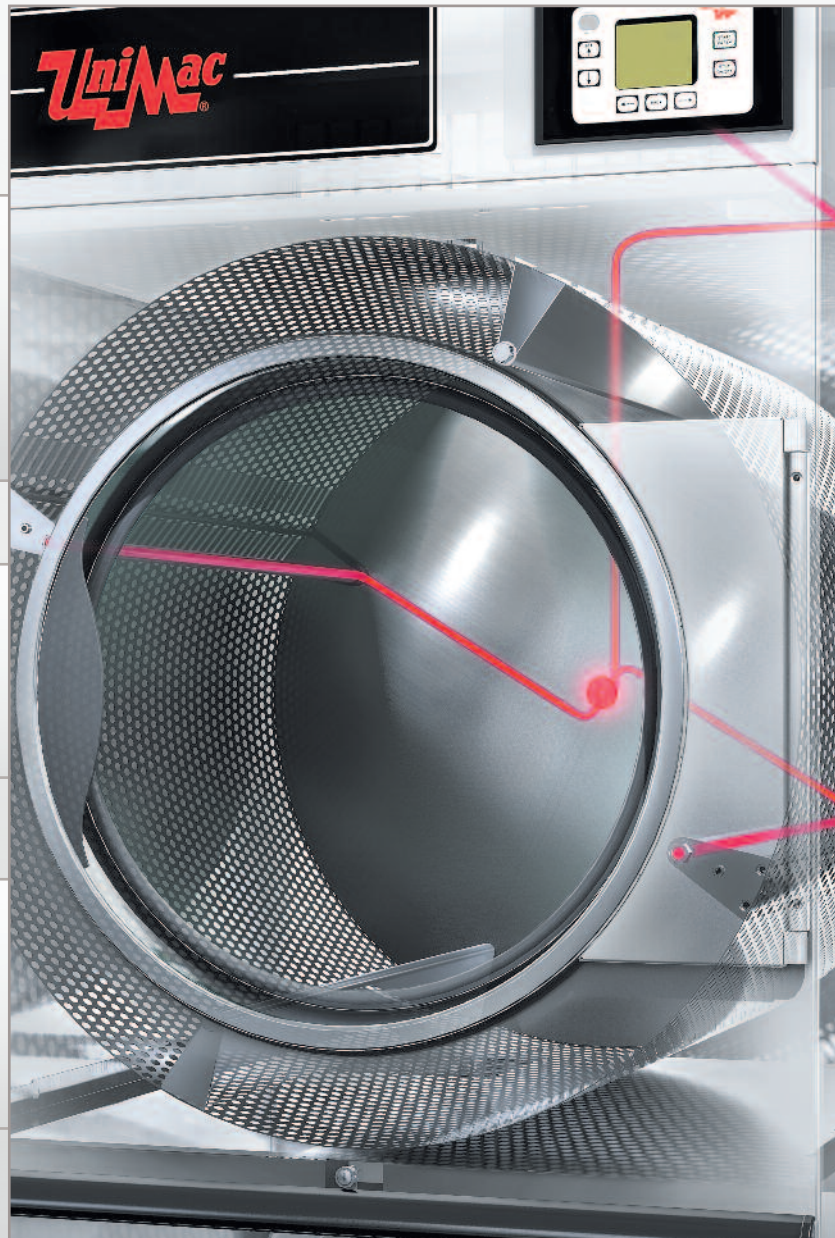

INTRODUCING OVER-DRY PREVENTION TECHNOLOGY

OPTidry is an industry-exclusive, cutting-edge innovation that connects sensors located within the lifters to our revolutionary rotary transfer switch to offer unmatched levels of accuracy. The result is a pinpoint dryness reading throughout the entire load, eliminating costs associated with over-drying.

OPTidry™

CUTTING-EDGE DESIGN

Our revolutionary rotary transfer switch enables the system to sense dryness levels thousands of times per second for ultra-accurate readings.

SENSING SURFACE

75 lb models offer up to 267 times more surface area for sensing than some competitors.

MAINTENANCE FREE

Our industry-exclusive rotary transfer switch doesn't require brushes or hard contact, giving you maintenance-free, reliable performance.

NO MORE JUDGMENT CALLS

Dryer stops automatically when desired dryness level is reached, preventing staff from making educated guesses.

STEP DRY

Enables you to use high heat until the load is half dry, then lower the temperature for the remainder of the cycle until you have reached your specified dryness level.

DRYNESS LEVEL SETTINGS

Levels ranging from 0 to 40 percent allow you to define each cycle according to your specific needs.