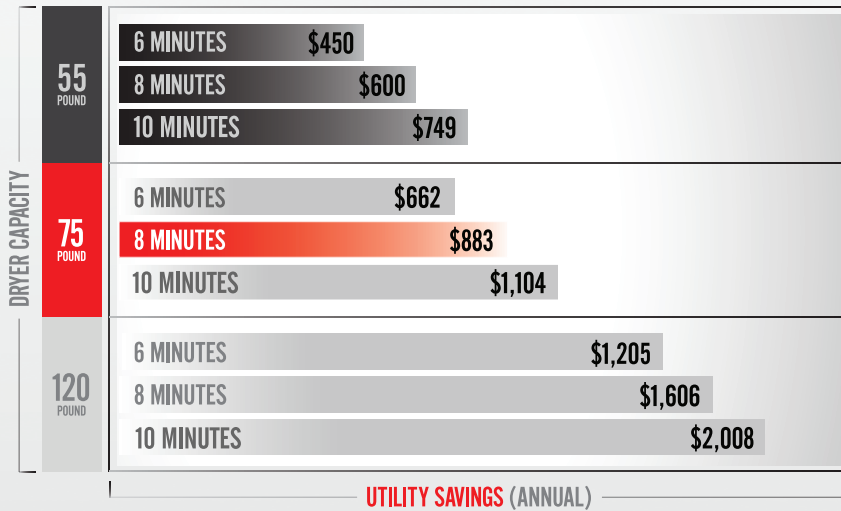

IS OVER-DRYING COSTING YOU THOUSANDS?

In a recent survey of commercial laundry distributors and commercial laundry managers, 79 percent of respondents believe on-premises laundries over-dry by more than eight minutes per cycle. OPTidry™ reduces utility and labor expenses and extends linen life by eliminating over-drying. As the charts below illustrate, that adds up to some serious savings.

THE COST OF OVER-DRYING: UTILITIES*