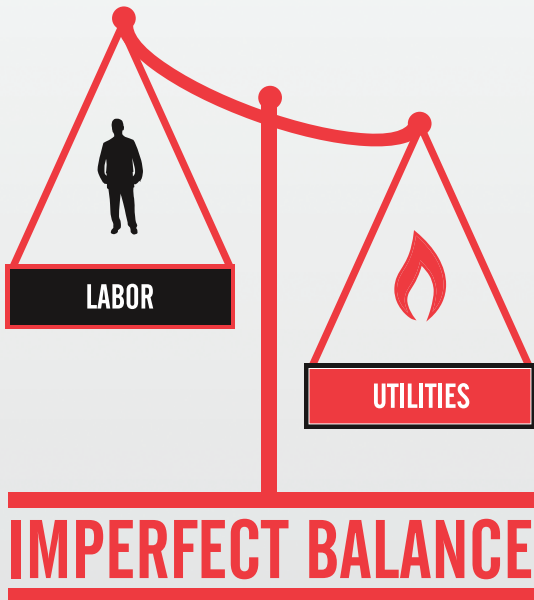

## REALIZE TRUE EFFICIENCY — AND TRUE SAVINGS

Drying efficiency is often defined with terms like “gas usage” and “input Btus.” But simply reducing utilities doesn’t address your most significant expense — labor. In fact, the average laundry facility spends ten times as much on labor costs as they do on drying utilities. That’s why UniMac machines are expertly designed to provide the ultimate balance of utilities and labor for true, optimized efficiency. And OPTidry is the latest development in our commitment to offering the lowest cost of ownership in the market. Because we’re not only serious about laundry — we’re serious about your success.

**EFFICIENCY IS NOT** just about reducing Btus. Decreasing utilities increases dry time and overall labor costs.

**EFFICIENCY IS** the perfect balance between utility consumption and dry time, avoiding unnecessary labor costs.