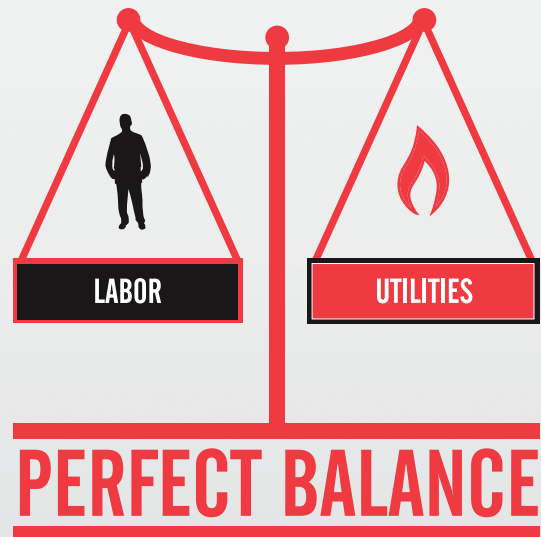

## REALIZE TRUE EFFICIENCY — AND TRUE SAVINGS

Drying efficiency is often defined with terms like “gas usage” and “input Btus.” But simply reducing utilities doesn’t address your most significant expense — labor. In fact, the average laundry facility spends ten times as much on labor costs as they do on drying utilities. That’s why UniMac machines are expertly designed to provide the ultimate balance of utilities and labor for true, optimized efficiency. And OPTidry is the latest development in our commitment to offering the lowest cost of ownership in the market. Because we’re not only serious about laundry — we’re serious about your success.

**EFFICIENCY IS NOT** just about reducing Btus. Decreasing utilities increases dry time and overall labor costs.

**EFFICIENCY IS** the perfect balance between utility consumption and dry time, avoiding unnecessary labor costs.