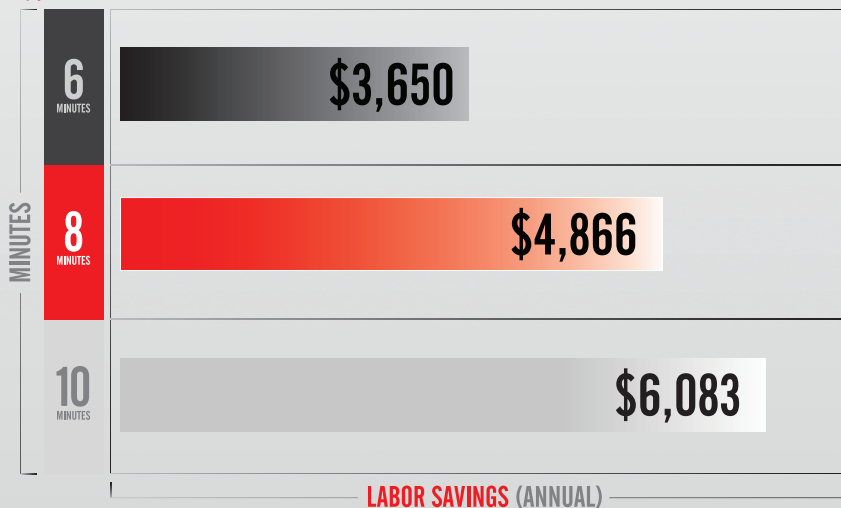

THE COST OF OVER-DRYING: LABOR**

*Based on 10 loads/day, seven days/week and $1.10/therm

**Based on seven days/week and $10/employee hour